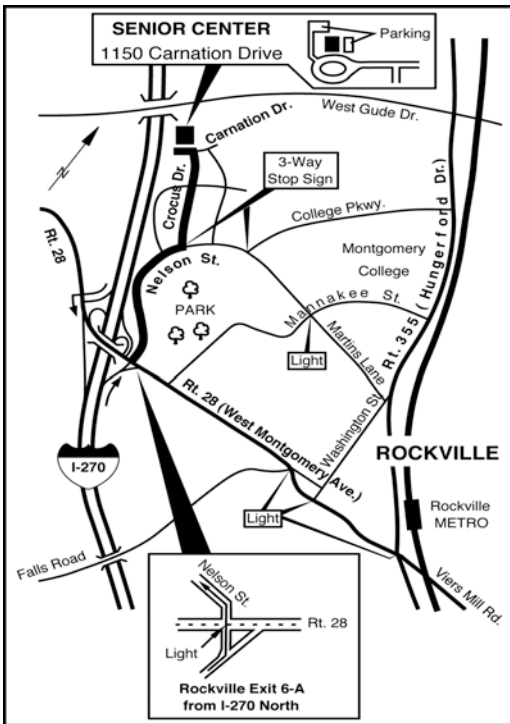

THE 26th ANNUAL MODULAR TRAIN DISPLAY SHOW

All Aboard!!!

TRAIN SHOW

Saturday, Nov. 12, 2016, 10 a.m. – 4 p.m.

Sunday, Nov. 13, 2016, 12 Noon – 4 p.m.

ROCKVILLE SENIOR CENTER

1150 Carnation Drive
Rockville, MD 20850
(240) 314-8800

OPERATING MODULAR LAYOUTS

Railroads in Z, N HO and O Scales

Standard Gauge Train Display

LEGO TrainDisplay / Lionel Train Display

Garden Train Display w/Thomas & Friends

HO Train Set Raffle / Food and Drinks